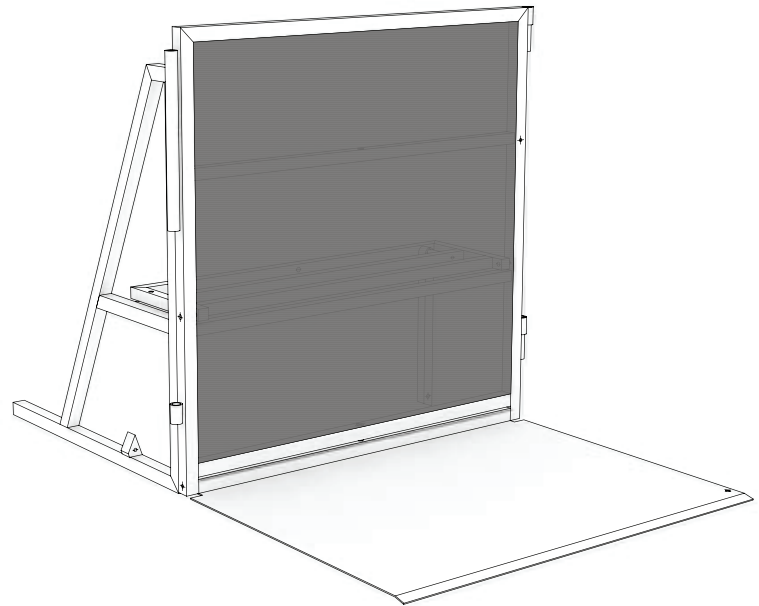

SPECS

- Heavy-duty steel construction
- Form-fits to any stage contour
- Safety step for security personnel
- Mesh face for audio
- Sets up in minutes
- Indoor or outdoor use
- User-friendly

TOP

FRONT

SIDE