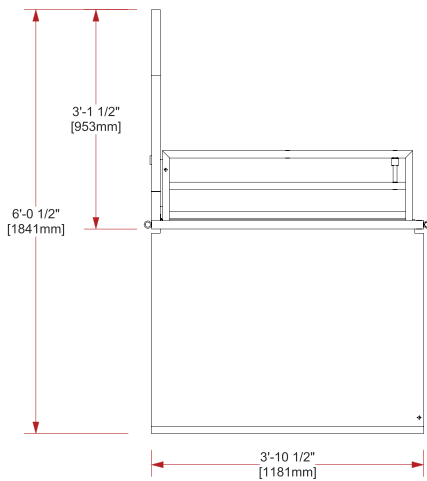

SPECS

- Heavy-duty steel construction
- Form-fits to any stage contour
- Safety step for security personnel
- Mesh face for audio
- Sets up in minutes
- Indoor or outdoor use
- User-friendly

TOP

FRONT

SIDE