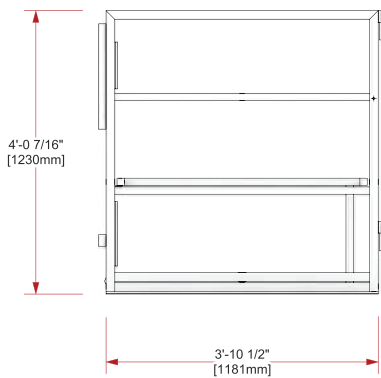

SPECS

- Heavy-duty steel construction
- Form-fits to any stage contour
- Safety step for security personnel
- Mesh face for audio
- Sets up in minutes
- Indoor or outdoor use
- User-friendly

TOP

FRONT

SIDE